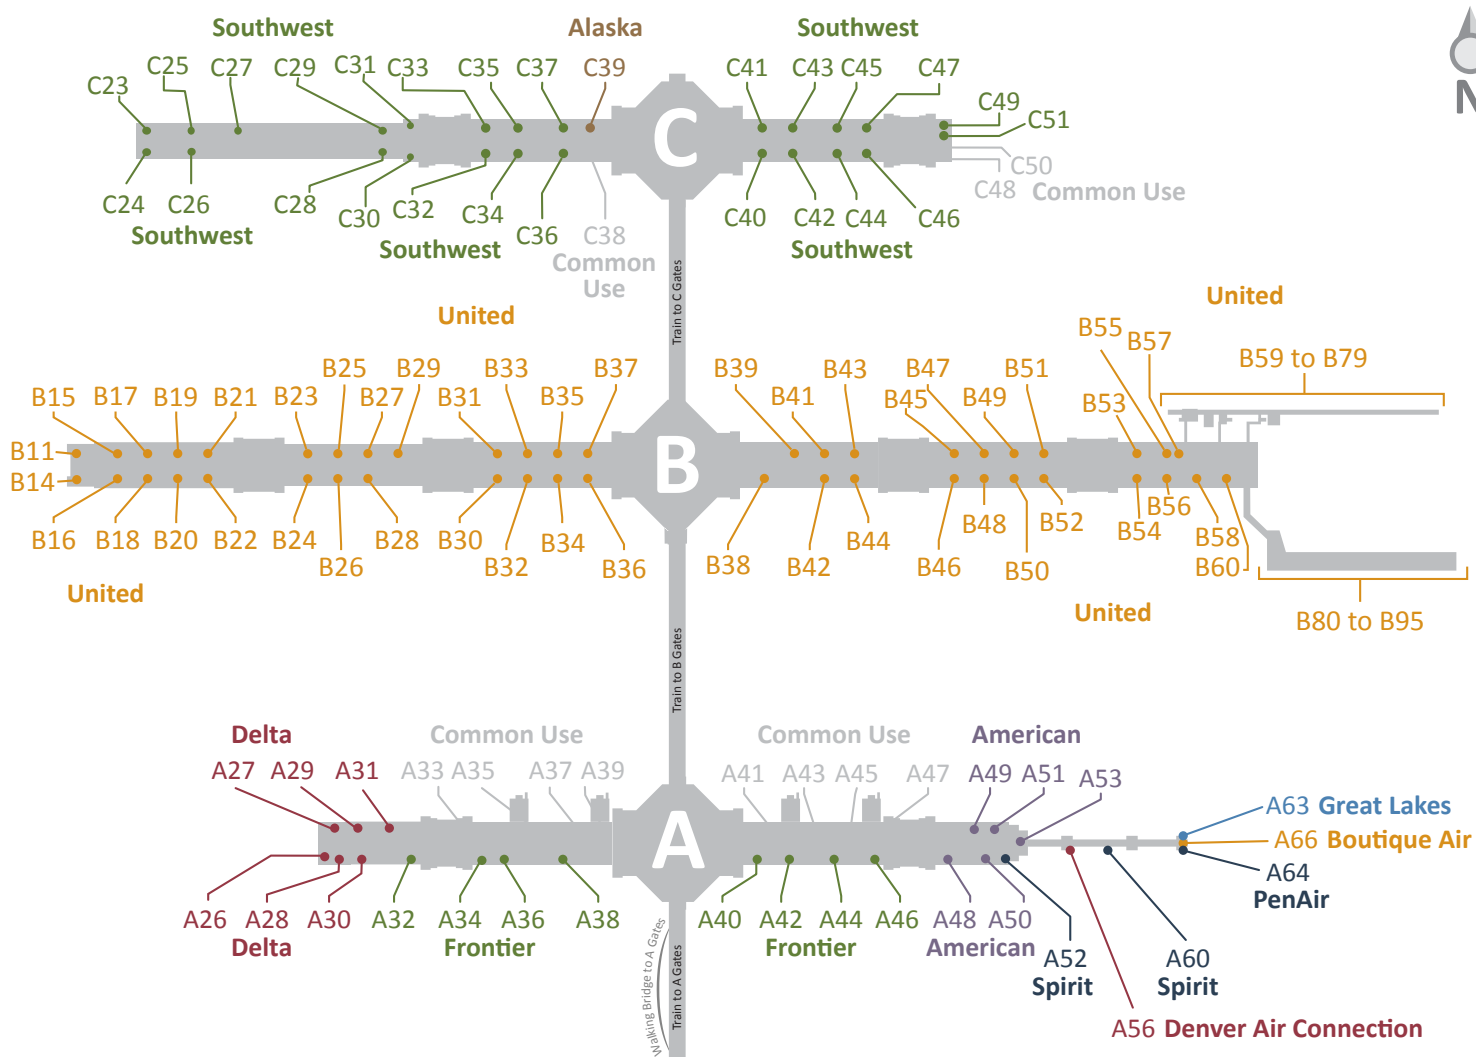

AIRLINE LOCATIONS AT DEN

Terminal West	
Airline	Door #
AeroMexico	602
Air Canada	602
Alaska	604
Allegiant	602
American	604
British Airways	600
Denver Air Connection	602
Icelandair	602
Lufthansa	602
PenAir	602
Sun Country	602
United	606 - 616
Volaris	600

Terminal East	
Airline	Door #
Boutique Air	605
Delta	617
Frontier	601 - 603
Great Lakes	605
jetBlue	607
Southwest	611 - 613
Spirit	605
Virgin America	605

Common Use Gates	
AeroMexico	Icelandair
Air Canada	Lufthansa
Allegiant	Sun Country
British Airways	Virgin America
jetBlue	Volaris